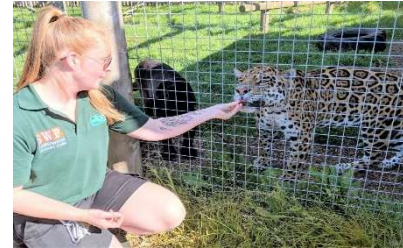

### **Arrival at Singapore and Night Safari**

On your arrival at the Singapore airport, the agent's representative will greet and escort you to the hotel. Refresh at the hotel and be prepared for an incomparable tour to the world's first nocturnal wildlife park – Night Safari. See Bengal tigers, rhinos, and Asian elephants. Apart from exotic wildlife see cultural performances and tribal dances. Also see Creatures of the Night Show, performed by the animals at the Night Safari. Return to the hotel and relax overnight.